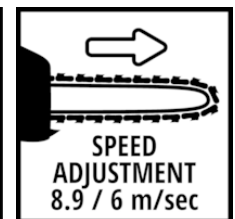

18 V POWER
1x
4.0 Ah

SPEED
ADJUSTMENT
8.9 / 6 m/sec