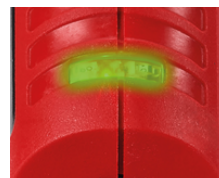

# Einhell

**Cordless Hot Glue Gun**

**TE-CG 18/7 Li - Solo**

**Item No.: 452205**

Ident No.: 21015

Bar Code: 4006825687811

The Einhell cordless hot glue gun TE-CG 18/7 Li-Solo is a compact aid for crafts or decoration projects. As part of the Power X-Change battery platform, it can be used in combination with any PXC battery or charger. After a heating time of just 165 seconds, the glue gun reaches the working temperature of max. 180 °C – ideal for precisely gluing wood, plastic, cardboard and other materials. An LED indicator shows the heating status. For clean work, any drips of adhesive are collected safely in the heat-resistant drip tray of the base station. The base station is automatically switched off after approx. 30 minutes of inactivity. Delivery incl. 3 x glue stick (Ø 7 mm), without battery or charger.

## Features & Benefits

- A member of the Power XChange family; 1 x 18 V battery required
- Compact, handy glue gun with base station
- Practical LED for displaying the heating status
- Short heating time for quick use
- Base station with heat-resistant drip tray
- 2-finger trigger for comfortable working
- Automatic shut-off after 30 minute of inactivity
- Storage: Stable base station even without inserted battery
- Including 3 x glue stick (Ø 7 mm)
- Battery and charger not included (available separately)

## Technical Data

- |                            |        |
|----------------------------|--------|
| - Gluestick length         | 150 mm |
| - Gluestick diameter       | 7 mm   |
| - Heat-up time             | 165 s  |
| - Max. glueing temperature | 180 °C |

LED HEATING INDICATOR

2 FINGER TRIGGER

LOW WEIGHT  
EASY HANDLING

18 V

ca. 165 sec

ca. 180 °C

OVERHEAT  
PROTECTED

Ø 7 mm