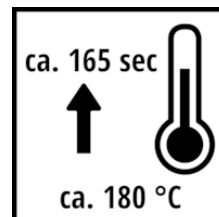

LED HEATING INDICATOR

2 FINGER TRIGGER

LOW WEIGHT  
EASY HANDLING

18 V

ca. 165 sec

ca. 180 °C

OVERHEAT  
PROTECTED

Ø 7 mm