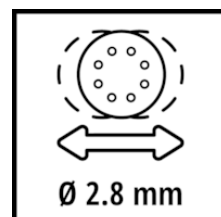

Logistic Data

- Product weight	1.03 kg
- Gross weight	1.51 kg
- Dimensions single packaging	193 mm x 153 mm x 166 mm
- Pieces per export carton	8 pcs
- Gross weight of export carton	13 kg
- Dimensions export carton	630 mm x 205 mm x 340 mm
- Container quantities (20"/40"/40"HC)	4856 pcs | 10640 pcs | 11776 pcs

INCL.