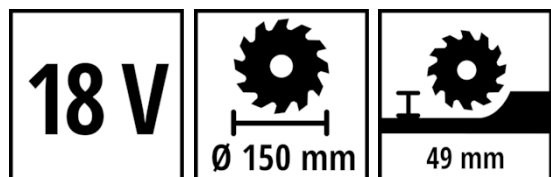

Logistic Data

- Product weight	2.8 kg
- Gross weight single packaging	4.06 kg
- Dimensions single packaging	348 x 201 x 304 mm
- Pieces per export carton	2 Pieces
- Gross weight export carton	8.74 kg
- Dimensions export carton	425 x 360 x 325 mm
- Container quantity (20"/40"/40"HC)	1126 | 2332 | 2734