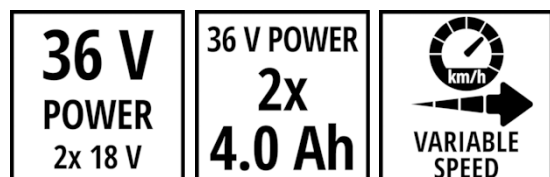

Logistic Data

- Gross weight (kg)	28.42
- Product weight (kg)	24.1
- Dimensions single packaging	787 x 556 x 437 mm
- Pieces per export carton	1 Pieces
- Gross weight export carton	28.42 kg
- Dimensions export carton	770 x 550 x 430 mm
- Container quantity (20"/40"/40"HC)	160 | 310 | 392